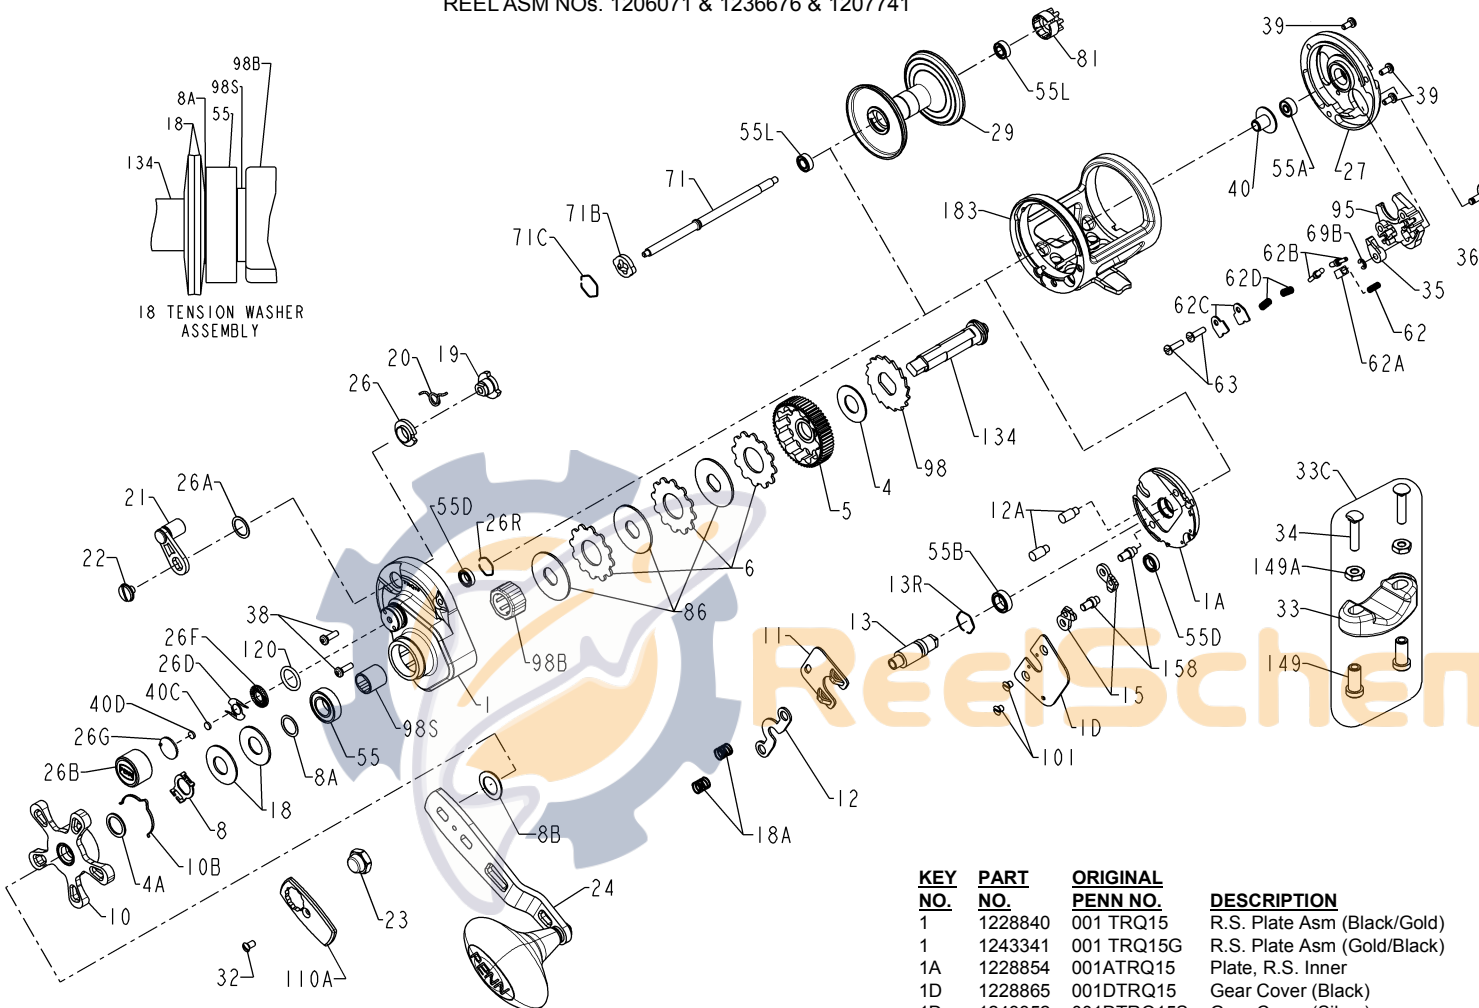

PARTS LIST FOR MODEL TRQ12B & TRQ12G & TRQ12BEU

REEL ASM NOS. 1206071 & 1236676 & 1207741

| KEY NO. | PART NO. | ORIGINAL PENN NO. | DESCRIPTION |
|-------------|----------|-------------------|-------------------------------|
| 20 | 1181785 | 020 525 | Eccentric Spring |
| 21 | 1229446 | 021 TRQ15 | Ecc Lever Asm (Black/Silver) |
| 21 | 1243358 | 021 TRQ15G | Ecc Lever Asm (Gold/Silver) |
| 22 | 1229457 | 022 TRQ40 | Sems Screw (Black) |
| 22 | 1181908 | 022 060CH | Sems Screw (Silver) |
| 23 | 1229462 | 023 TRQ40 | Handle Nut (Black) |
| 23 | 1243364 | 023 TRQ40S | Handle Nut (Silver) |
| 24 | 1229501 | 024 TRQ40 | Handle Asm (Black/Gold) |
| 24 | 1241383 | 024 TRQ40G | Handle Asm (Gold/Silver) |
| 26 | 1229579 | 026 TRQ25 | Eccentric Bushing |
| 26A | 1229583 | 026ATRQ40 | Lever Washer |
| 26B | 1214706 | 026B525MAG2 | Spool Tension Cap |
| 26D | 1125769 | 026D525MAG2 | Click Spring |
| 26F | 1125768 | 026F525MAG2 | Click Plate A |
| 26G | 1125772 | 026G525MAG2 | Click Plate B |
| 26R | 1214654 | 026R525MAG2 | Retaining Ring |
| 27 | 1229714 | 027 TRQ15 | L.S. Plate (Black/Gold) |
| 27 | 1243372 | 027 TRQ15G | L.S. Plate (Gold/Black) |
| 29 | 1229804 | 029 TRQ12 | Spool (Black/Gold) |
| 29 | 1243385 | 029 TRQ12G | Spool (Gold/Silver) |
| 32 | 1214707 | 032 525MAG2 | 5-40 Screw (Black) |
| 32 | 1184436 | 110 050 | 5-40 Screw (Silver) |
| 33 | 1182754 | 033 113 | Rod Clamp |
| 33C | 1229935 | 033CTRQ15 | Rod Clamp Kit |
| *34 | *1229940 | *034 TRQ15 | *Rod Clamp Screw (2 in kit) |
| 34 | 1182788 | 034 045 | Rod Clamp Screw 7/8 (2 req) |
| 35 | 1229949 | 035 TRQ40 | Click Tongue |
| 36 | 1229953 | 036 TRQ40 | Click Button (Black) |
| 36 | 1243392 | 036 TRQ40S | Click Button (Silver) |
| 38 | 1229971 | 038 TRQ40 | Screw (Black) (2 req) |
| 38 | 1243393 | 038 TRQ40S | Screw (Silver) (2 req) |
| 39 | 1229994 | 039 TRQ40 | Screw (Black) (3 req) |
| 39 | 1243395 | 039 TRQ40S | Screw (Silver) (3 req) |
| 40 | 1230004 | 040 TRQ40 | Bushing, L.S. Spool |
| 40C | 1208115 | 040C525MAG2 | Washer, Metal Thrust |
| 40D | 1125771 | 040D525MAG2 | Washer, Rubber Thrust |
| 55 | 1183873 | 055 012H | Ball Bearing |
| 55A | 1183880 | 055 113H | Ball Bearing |
| 55B | 1214665 | 055 525MAG2 | Ball Bearing (12X8X3.5) |
| 55D | 1214666 | 055A525MAG2 | Ball Bearing (2 req) |
| 55L | 1192031 | 055L965 | Ball Bearing (2 req) |
| 62 | 1236596 | 062 TRQ40 | Click Locator Spring |
| 62A | 1230189 | 062ATRQ40 | Click Button Locator |
| 62B | 1184036 | 062B310 | Click Pin (2 req) |
| 62C | 1184041 | 062C321LH | Spring Cover (2 req) |
| 62D | 1184033 | 062A310 | Click Spring (2 req) |
| 63 | 1230192 | 063 TRQ40 | Screw, Pan Hd (2 req) |
| 69B | 1184125 | 069B050 | Retaining Ring |
| 71 | 1230214 | 071 TRQ15 | Spool Spindle |
| 71B | 1230226 | 071BTRQ40 | Spool Driver |
| 71C | 1230227 | 071CTRQ40 | Retaining Ring |
| 81 | 1230303 | 081 TRQ40 | Click Ratchet |
| 86 | 1184251 | 086 049L | Drag Washer, Keyed (3 req) |
| 95 | 1230373 | 095 TRQ40 | Click Housing |
| 98 | 1230412 | 098 TRQ40 | Anti-Reverse Ratchet |
| 98B | 1200401 | 098B750M | Anti-Reverse Bearing |
| 98S | 1230425 | 098STRQ40 | Bearing Sleeve |
| 101 | 1184404 | 101 050S | 5-40 Screw (2 req) |
| 110A | 1230439 | 110ATRQ40 | Handle Nut Lock (Black/Gold) |
| 110A | 1242335 | 110ATRQ40G | Handle Nut Lock (Gold/Silver) |
| 120 | 1184522 | 120 113H | O-Ring |
| 134 | 1230592 | 134 TRQ40 | Gear Stud |
| 149 | 1230616 | 149 TRQ15 | Rod Clamp Nut (2 req) |
| 149A | 1184706 | 149 200 | Hex Nut (2 req) |
| 158 | 1230647 | 158 TRQ40 | Dog Pin (2 req) |
| 183 | 1230748 | 183 TRQ12 | Frame Asm (Black/Gold) |
| 183 | 1243399 | 183 TRQ12G | Frame Asm (Gold/Black) |
| 183 | 1243397 | 183 TRQ12BEU | Frame Asm (Blk/Gld Euro) |
| * Not Shown | | | |